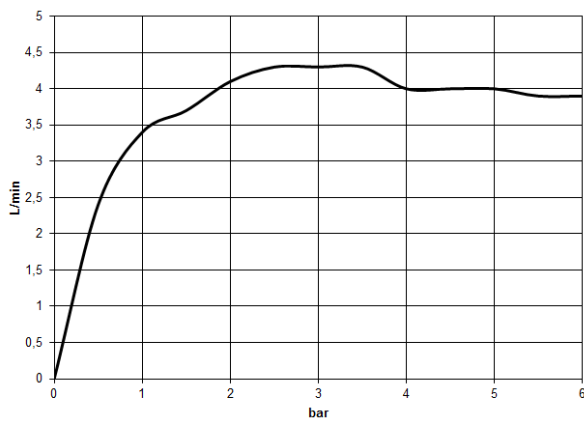

CYO Wall-mounted single-lever basin mixer without pop-up waste - Brushed Durabronz (23kt Gold)

CYO

36 861 811

- 190mm projection
- fixed spout
- rectangular, air-enriched flow
- hole diameter spout 37 mm
- hole diameter single-lever mixer 57 mm
- rosette for mixer 80 x 80mm
- max. flow 4.5 l/min
- lead-free
- This product can help a building meet the requirements of Green Building Rating Systems, e.g. LEED®, BREEAM®, DGNB

- max. recess depth 95 mm
- min. recess depth 80 mm

36 861 811
mm [inches]

Flow rate chart

Certificates

IAPMO_N-4976 (2). WRAS_2107047. IAPMO_6397 (2). LGA_38122.

36 861 811

Spare parts list

No.	Item Number	Name	Quantity used	Delivery time
1	13 805 811-28	CYO Wall-mounted basin spout without pop-up waste - Brushed Durabronz (23kt Gold)	1	20
2	09 24 03 072 10 90	nipple	1	2
3	09 20 80 021-28	handle	1	20
4	90 31 11 030 00 90	pin	1	2
5	90 31 20 087 00-28	plug	1	20
6	09 11 02 288-28	cover	1	20
7	09 27 78 039-28	rosette	1	20
8	90 14 10 049 00 90	seal	1	2
9	90 15 05 064 01 90	cartridge	1	2
10	90 30 09 064 00 90	key	1	2